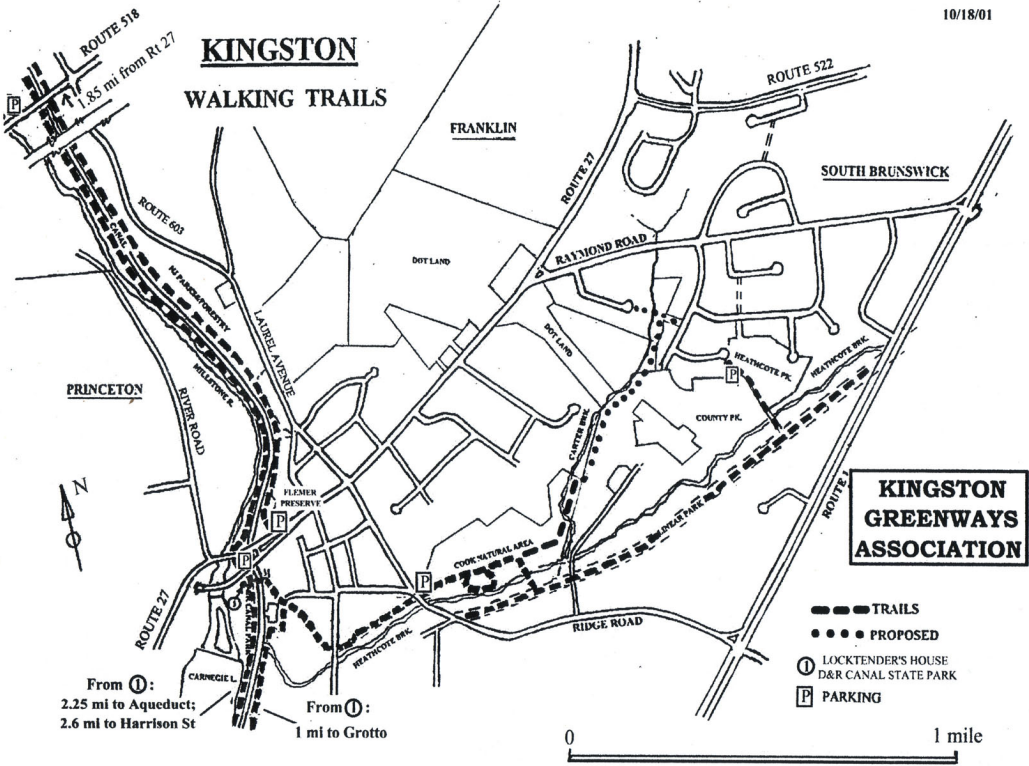

KINGSTON WALKING TRAILS

From ①:
2.25 mi to Aqueduct;
2.6 mi to Harrison St

From ①:
1 mi to Grotto

**KINGSTON
GREENWAYS
ASSOCIATION**